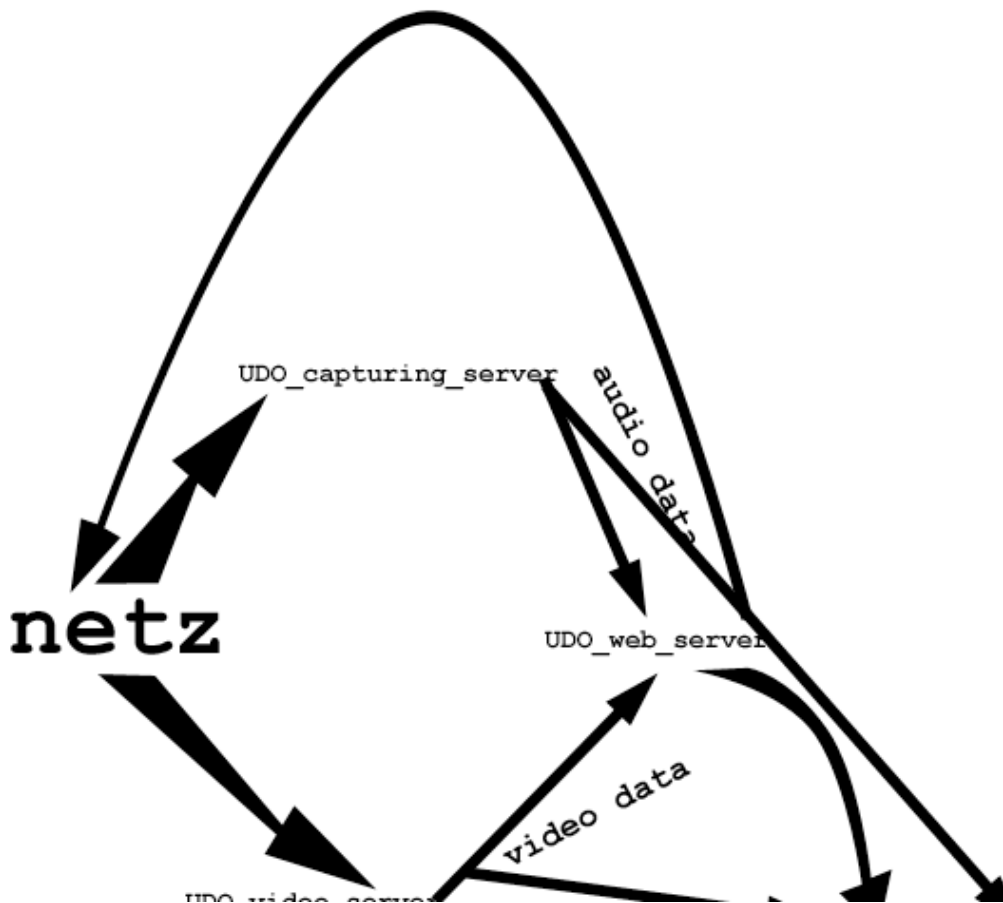

_prologue

Raw IP packets form the base of an audiovisual experience. All data mangled within the UDO_ System is taken from the net next to the node it is running. Technology is from so-called Security Experts. Data dropping by transforms audio and video material to show a way of understanding and feeling the pulse of the net. Beware: Data is collected and an autocreated collaboration emerges by itself.

_system

Data is collected via the plugins of the eth0 library, a plugin set for packet handling in [pure data](#) (pd). Recipients are participants through their browser technology be it of any vendor. Viewing the stream should work in quicktime player at least - [MPEG4](#). More UDO__{based} performing moments will happen during 2003 (and be announced here).

_architecture